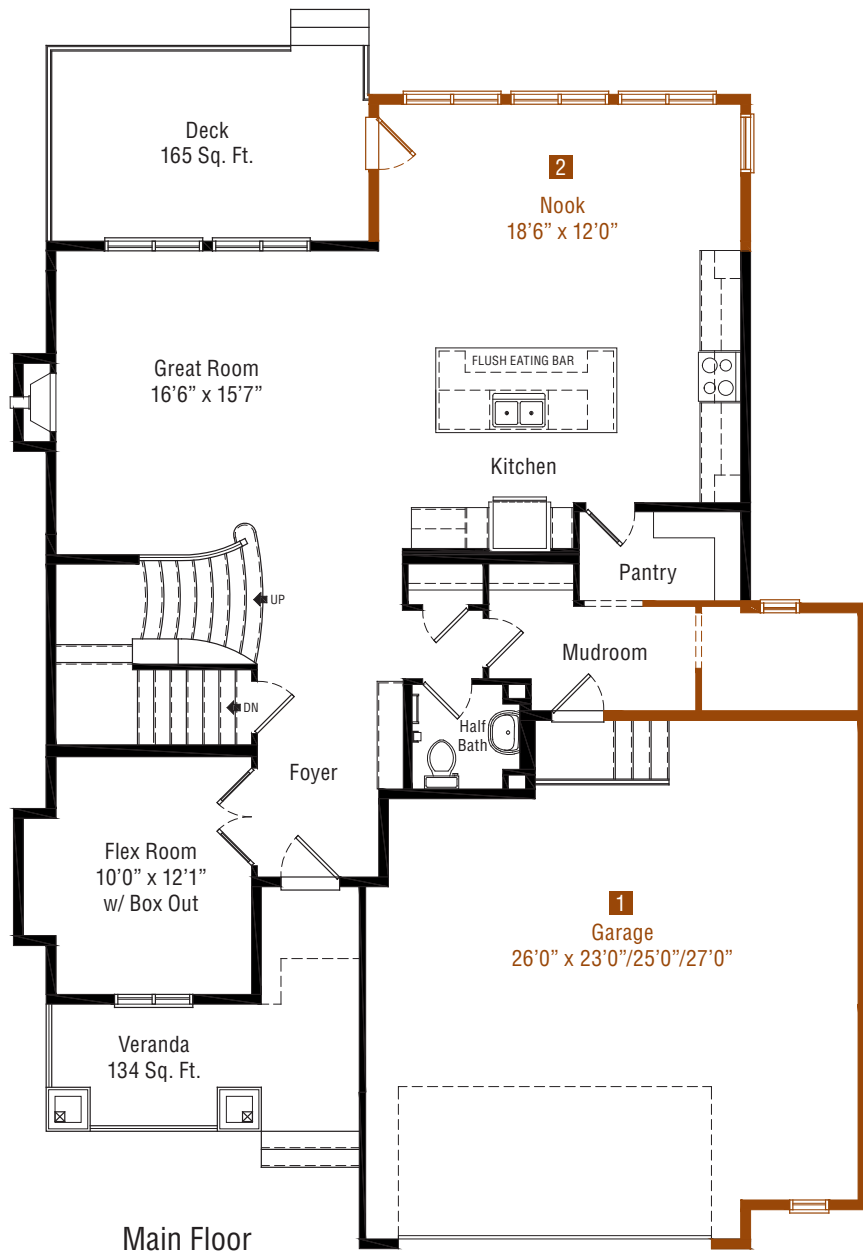

THE ALBI COLLECTION OF LUXURY HOME DESIGNS

MADISON 5

The Measure of Craftsmanship

MADISON 5

Two Storey | 2,717 Sq. Ft. | 3 Bedrooms | Cottage D Elevation

STANDARD FLOOR PLAN

Main Floor
1,256 Sq. Ft.

Upper Floor
1,461 Sq. Ft.

FLOOR PLAN OPTIONS

1 Upper Floor 4th Bedroom w/ 6' Garage Width Addition

2 Main Floor Nook Extension

The Measure of Craftsmanship

THE ALBI COLLECTION OF LUXURY HOME DESIGNS

MADISON 5

COTTAGE D
2,717 Sq. Ft.

FRENCH COUNTRY
2,705 Sq. Ft.

TUDOR
2,705 Sq. Ft.