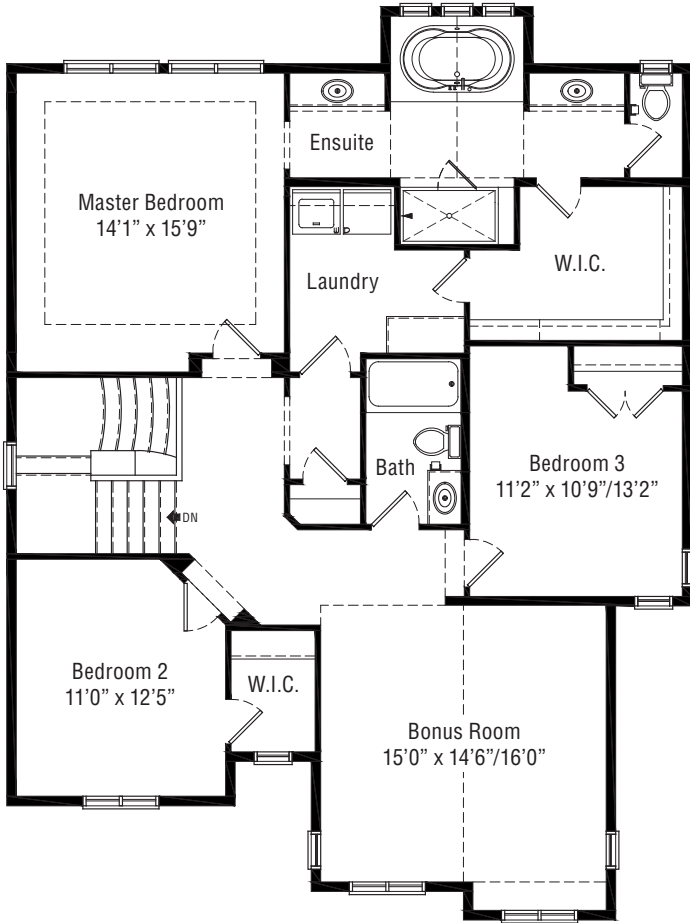

THE ALBI COLLECTION OF LUXURY HOME DESIGNS

MADISON 5

The Measure of Craftsmanship

MADISON 5

Two Storey | 2,717 Sq. Ft. | 3 Bedrooms | Cottage D Elevation

STANDARD FLOOR PLAN

Main Floor
1,256 Sq. Ft.

Upper Floor
1,461 Sq. Ft.

FLOOR PLAN OPTIONS

1 Upper Floor 4th Bedroom w/ 6' Garage Width Addition

2 Main Floor Nook Extension

The Measure of Craftsmanship

THE ALBI COLLECTION OF LUXURY HOME DESIGNS

MADISON 5

COTTAGE D
2,717 Sq. Ft.

FRENCH COUNTRY
2,705 Sq. Ft.

TUDOR
2,705 Sq. Ft.