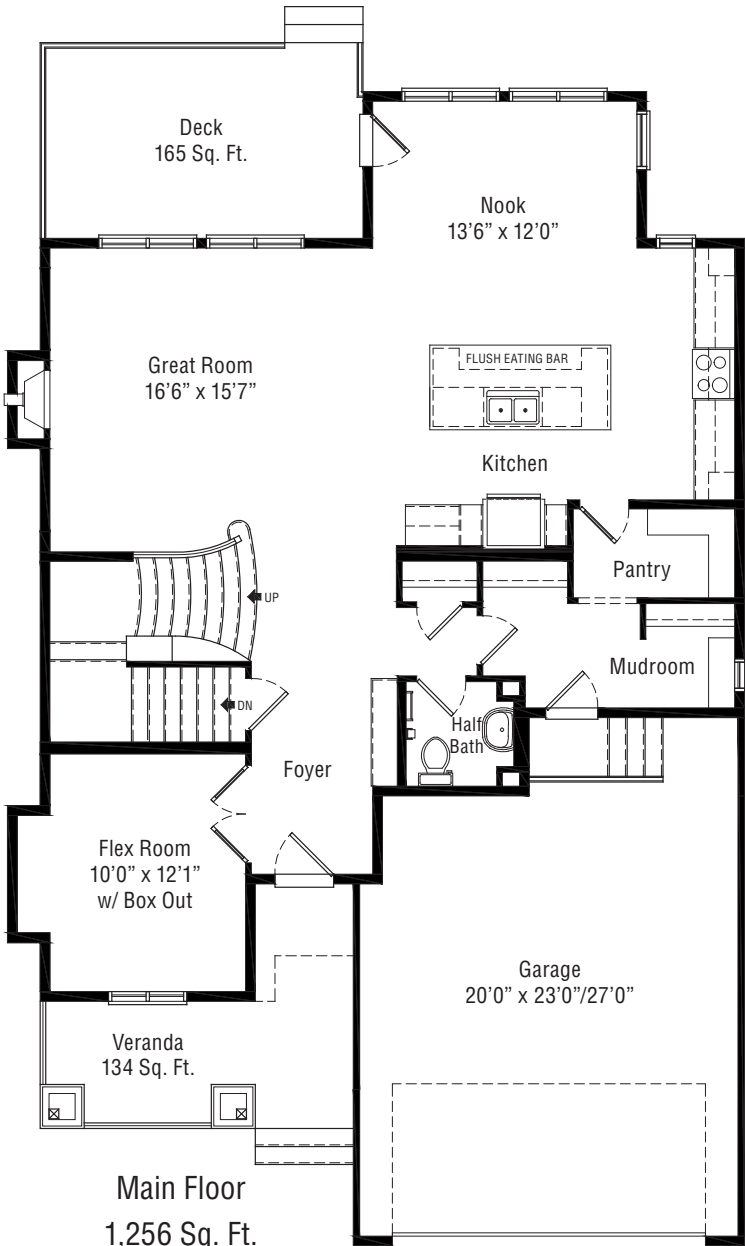

THE ALBI COLLECTION OF LUXURY HOME DESIGNS

MADISON 5

The Measure of Craftsmanship

MADISON 5

Two Storey | 2,717 Sq. Ft. | 3 Bedrooms | Cottage D Elevation

STANDARD FLOOR PLAN

Main Floor
1,256 Sq. Ft.

Upper Floor
1,461 Sq. Ft.

FLOOR PLAN OPTIONS

1 Upper Floor 4th Bedroom w/ 6' Garage Width Addition

2 Main Floor Nook Extension

The Measure of Craftsmanship

THE ALBI COLLECTION OF LUXURY HOME DESIGNS

MADISON 5

COTTAGE D
2,717 Sq. Ft.

FRENCH COUNTRY
2,705 Sq. Ft.

TUDOR
2,705 Sq. Ft.