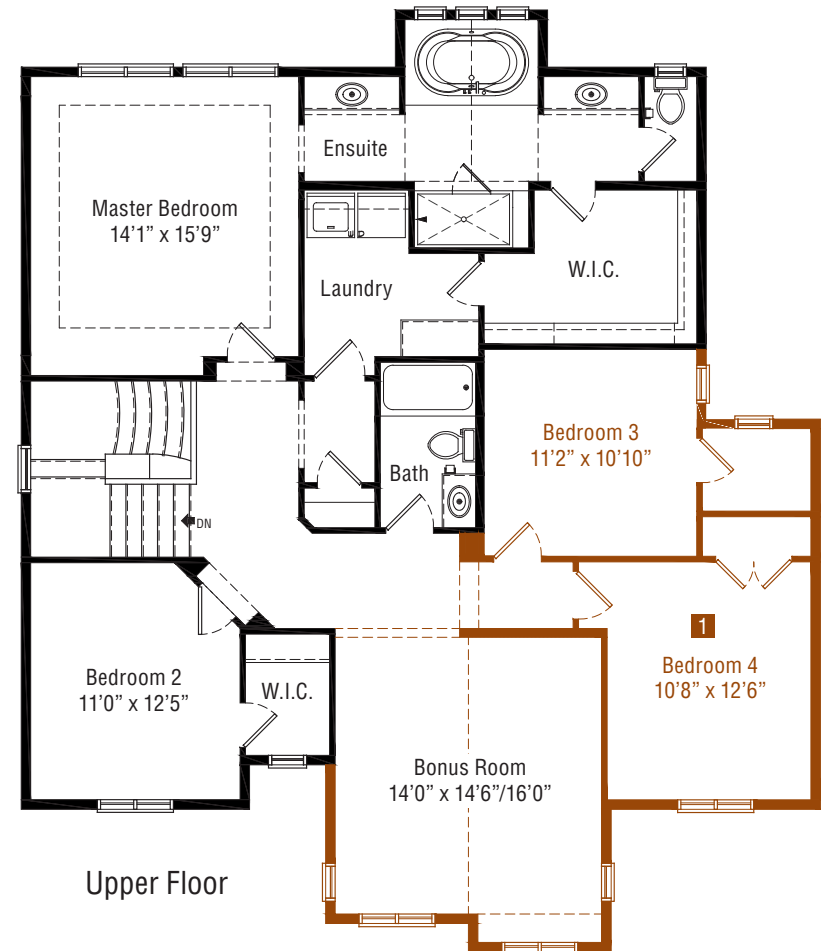

THE ALBI COLLECTION OF LUXURY HOME DESIGNS

MADISON 5

The Measure of Craftsmanship

MADISON 5

Two Storey | 2,717 Sq. Ft. | 3 Bedrooms | Cottage D Elevation

STANDARD FLOOR PLAN

Main Floor
1,256 Sq. Ft.

Upper Floor
1,461 Sq. Ft.

FLOOR PLAN OPTIONS

1 Upper Floor 4th Bedroom w/ 6' Garage Width Addition

2 Main Floor Nook Extension

The Measure of Craftsmanship

THE ALBI COLLECTION OF LUXURY HOME DESIGNS

MADISON 5

COTTAGE D
2,717 Sq. Ft.

FRENCH COUNTRY
2,705 Sq. Ft.

TUDOR
2,705 Sq. Ft.