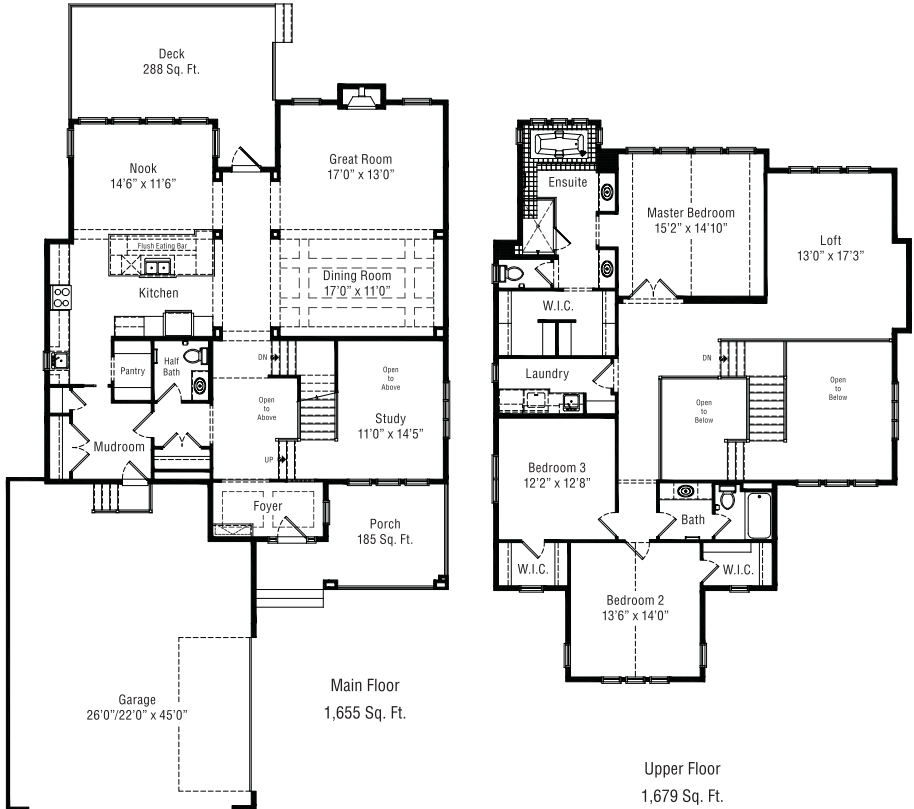

WYNNSTONE 2

Two Storey | 3,334 Sq. Ft. | 3 Bedrooms
Tudor Architectural Style in Cranston Estates

The Measure of Craftsmanship

LIVE BEAUTIFUL™

CALGARY'S PREMIER BUILDER OF LUXURY HOMES

ALBIHOMES.COM