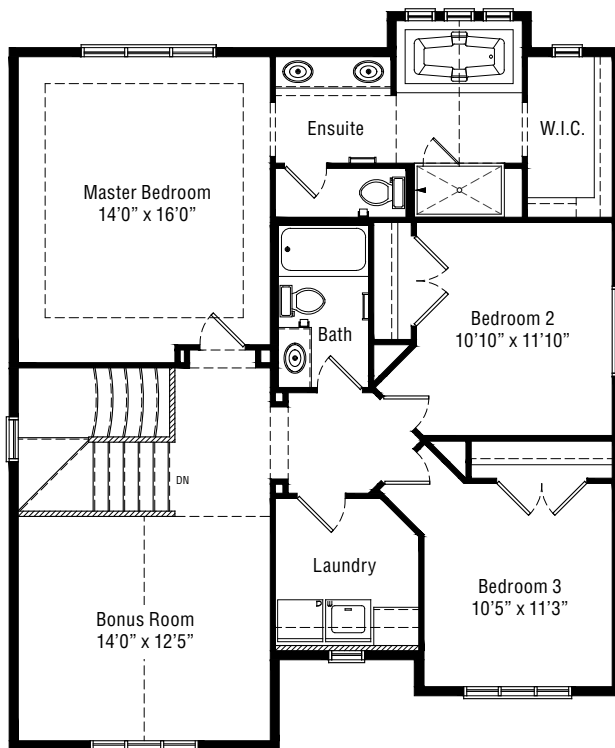

MADISON 6

Two Storey | 2,393 Sq. Ft. | 3 Bedrooms

FRENCH COUNTRY ARCHITECTURAL STYLE

Main Floor
1,123 Sq. Ft.

Upper Floor
1,270 Sq. Ft.

This design is published by Albi Homes Ltd., all rights reserved, including the reproduction in whole or in part. Dimensions, square footage and details shown are approximate and may be subject to change without notice. Details may vary by specification and elevation. All images are artist's rendition only.