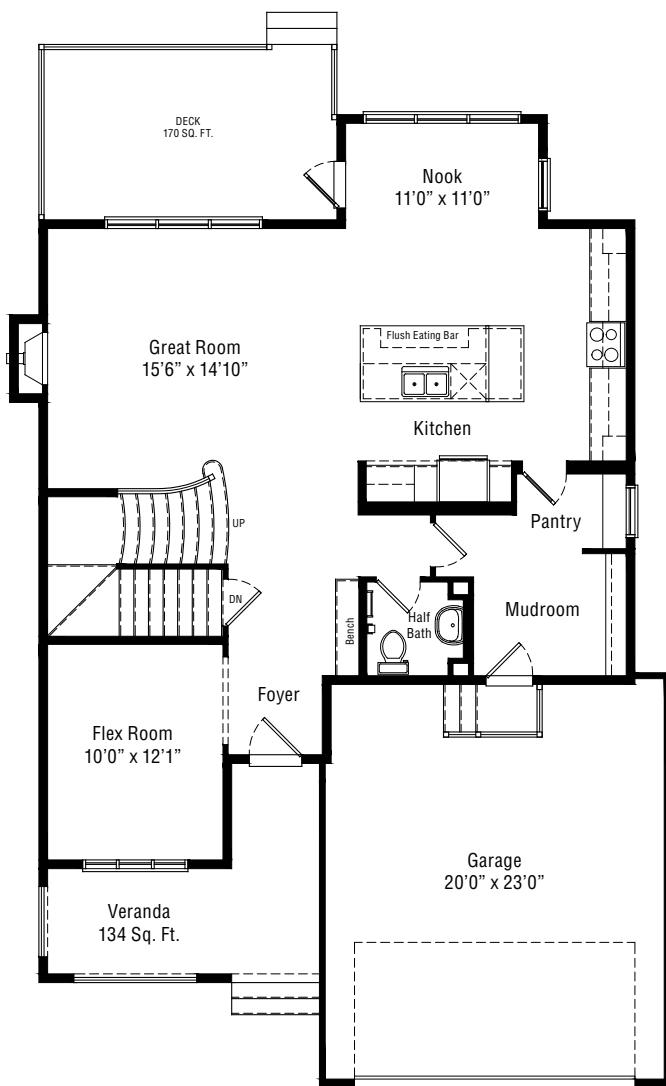

MADISON 6

Two Storey | 2,393 Sq. Ft. | 3 Bedrooms

FRENCH COUNTRY ARCHITECTURAL STYLE

Main Floor
1,123 Sq. Ft.

Upper Floor
1,270 Sq. Ft.

This design is published by Albi Homes Ltd., all rights reserved, including the reproduction in whole or in part. Dimensions, square footage and details shown are approximate and may be subject to change without notice. Details may vary by specification and elevation. All images are artist's rendition only.